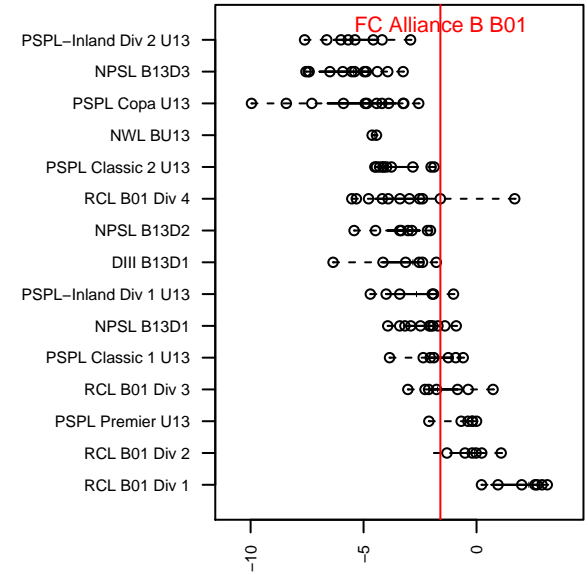

**attack and defense rating
relative to others at age
and all opponents in last 13 months**