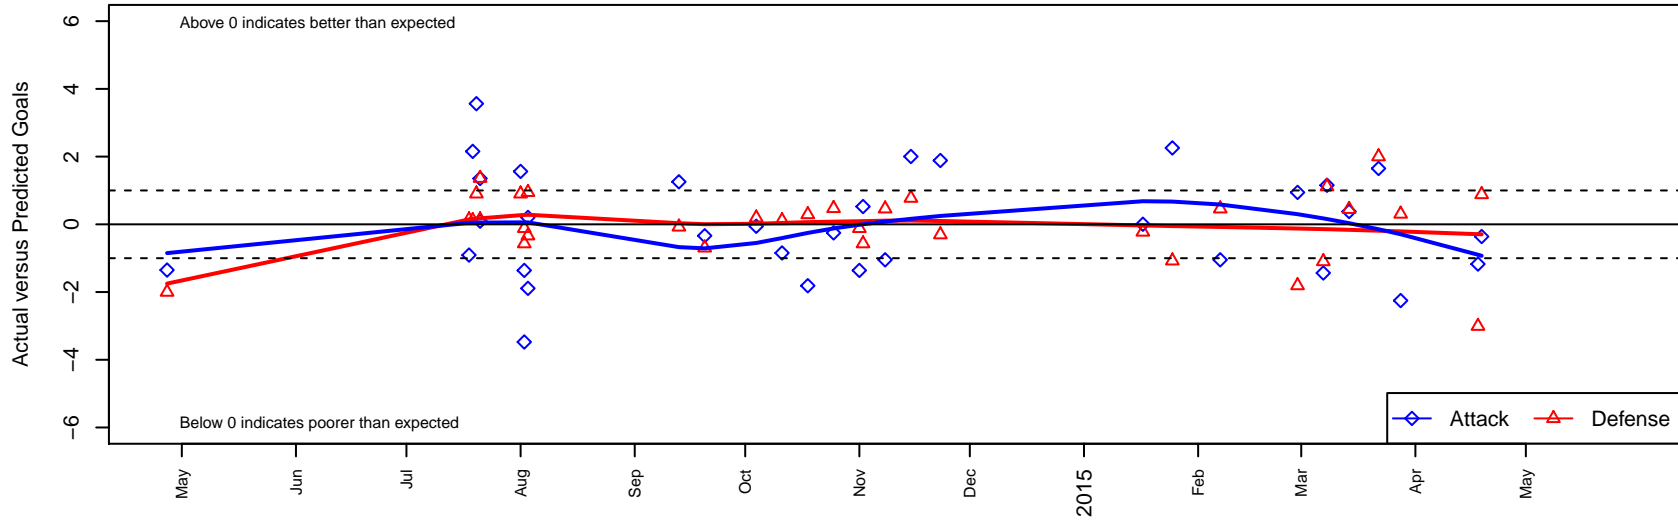

FC Alliance B B01

FC Alliance
 Woodinville, WA
 B01 total strength=916
 attack=1.88 defense=1.19
 fall league = RCL B01 Div 4
 spr league = Win RCL B01 Div 4
 notes= Spung 2013

alt names used:
 FC ALLIANCE BU13 B (WA)
 FC Alliance B01 B
 FC ALLIANCE BU13 B (WA)
 FC Alliance B01 B
 FC Alliance B01 B

FC Alliance B B01
 Dots are actual minus expected GF (blue circles) and GA (red triangles).
 Blue line is smoothed change in attack strength. Red is smoothed change in defense strength.

**attack and defense variance (black dot)
relative to other teams
and top 10 in region**