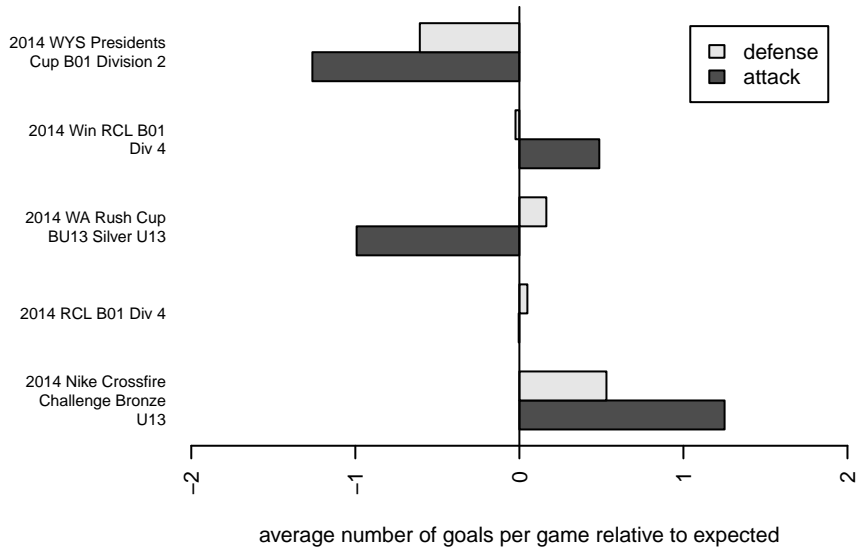

Performance relative to 13 month average